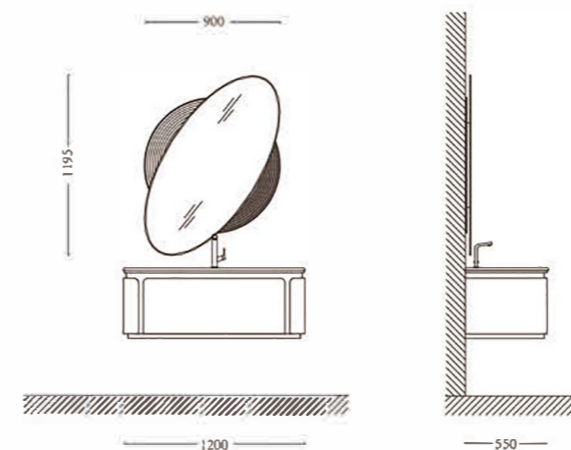

No : A-3565

主柜MAIN CABINET : 1200X550MM
镜子MIRROR : 900X1195MM
颜色COLOUR : 棕柚木/369
台面MESA : 森木绿大理石