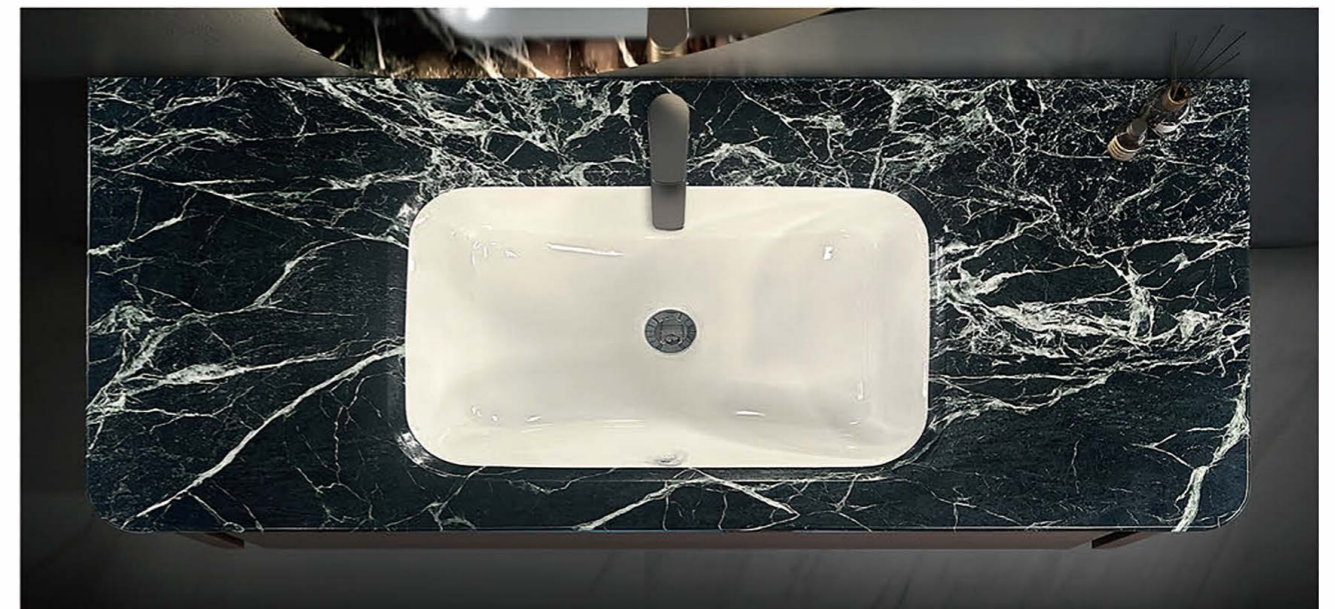

探索工业理性与自然灵性的共生美学，如五线谱般纵贯空间
冷冽的金属光泽在光影中游走

A profound dialogue between
natural time sequences and industrial logic achieves stunning harmon
amid contradictions.