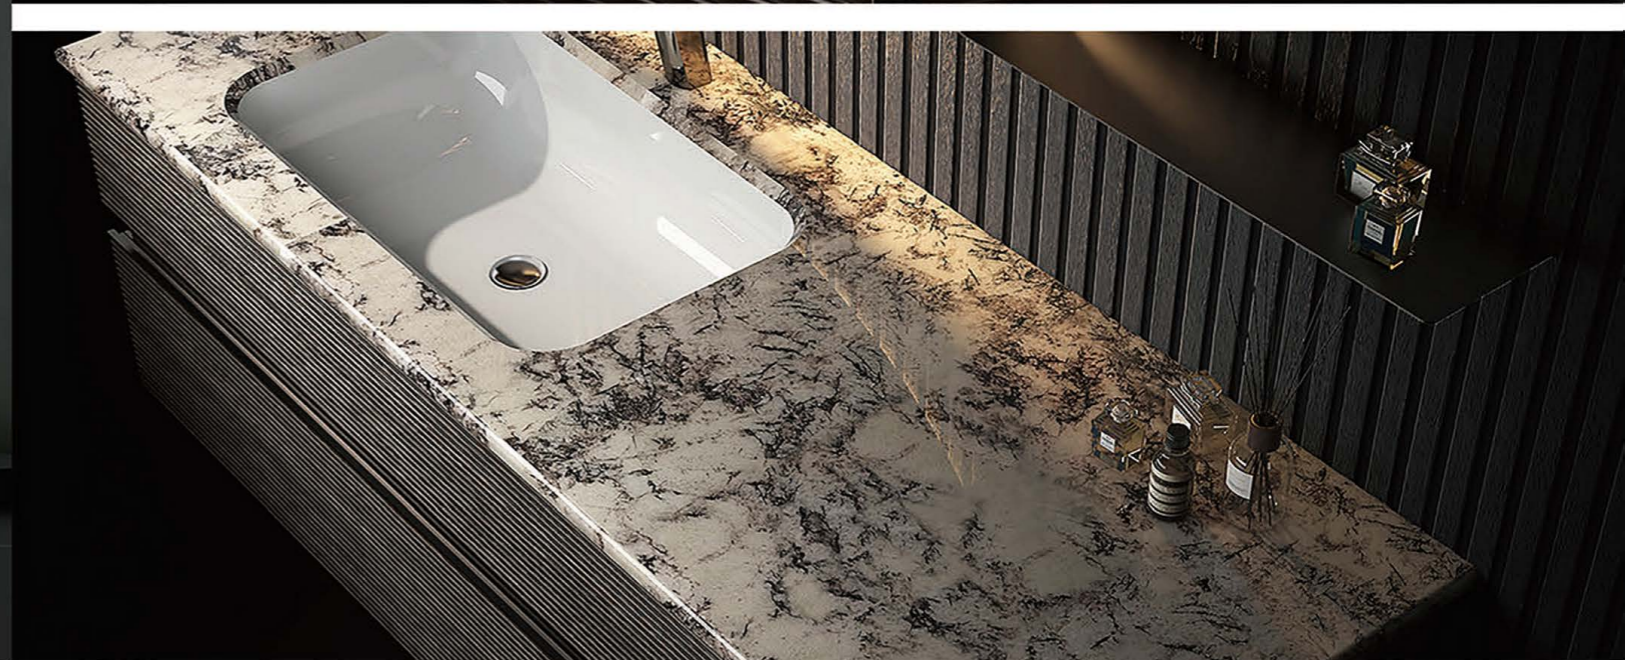

No : A-3551

主柜MAIN CABINET : 1700X550MM  
镜子MIRROR : 1700X750MM  
颜色COLOUR : A-231胡桃木/369  
台面MESA : 宝丽格水晶黑奢石

美学与空间内涵的融粹互映,用光与影搭配出全新的视觉享受  
镂空的柜体让光影摇曳

A profound dialogue between natural time sequences and industrial logic achieves stunning harmon amid contradictions.