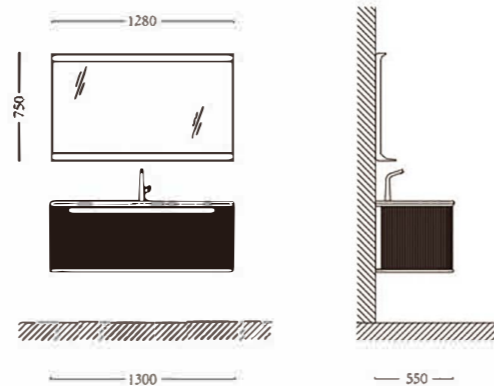

No : A-3564

主柜MAIN CABINET : 1300X550MM

镜子MIRROR : 1280X750X140MM

颜色COLOUR : A-213黑檀木/329

台面MESA : 蓝慕沙大理石