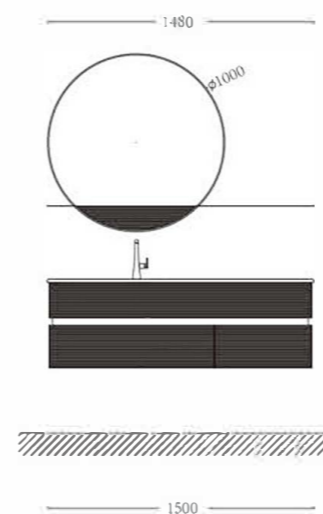

No : A-3551

主柜MAIN CABINET : 1700X550MM  
镜子MIRROR : 1700X750MM  
颜色COLOUR : A-231胡桃木/369  
台面MESA : 宝丽格水晶黑奢石

美学与空间内涵的融粹互映,用光与影搭配出全新的视觉享受  
镂空的柜体让光影摇曳

A profound dialogue between natural time sequences and industrial logic achieves stunning harmon amid contradictions.