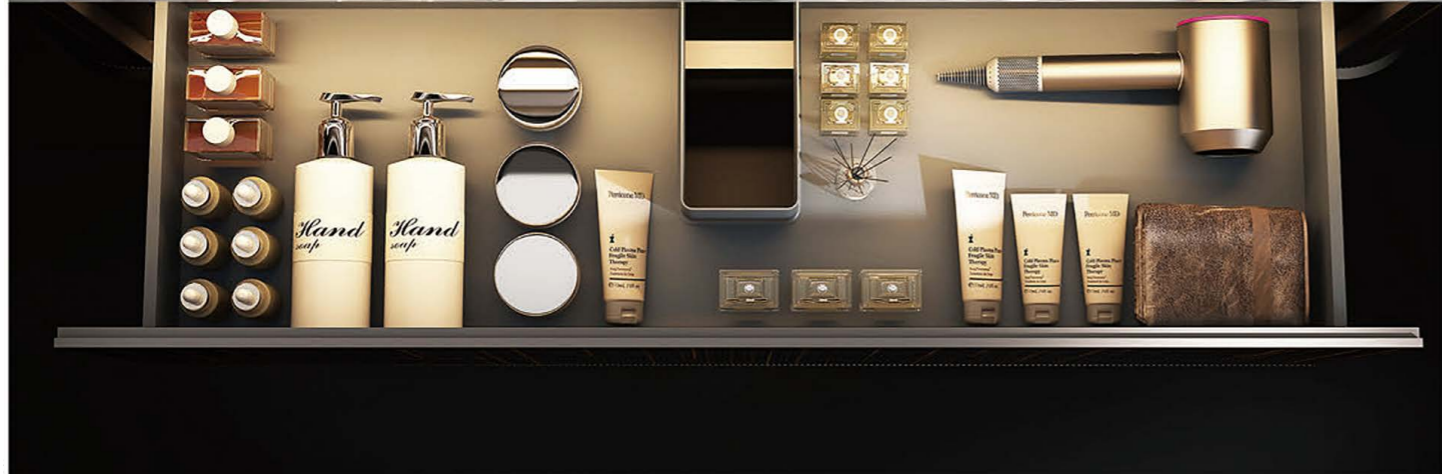

No : A-3564

主柜MAIN CABINET : 1300X550MM

镜子MIRROR : 1280X750X140MM

颜色COLOUR : A-213黑檀木/329

台面MESA : 蓝慕沙大理石