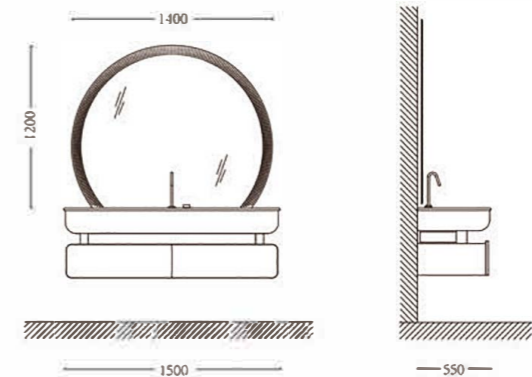

No : A-3563

主柜MAIN CABINET : 1500X550MM
镜子MIRROR : 1400X1200MM
颜色COLOUR : A-213胡桃木/329
台面MESA : 芬迪白大理石