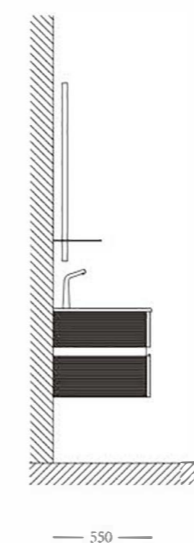

No : A-3551

主柜MAIN CABINET : 1700X550MM  
镜子MIRROR : 1700X750MM  
颜色COLOUR : A-231胡桃木/369  
台面MESA : 宝丽格水晶黑奢石

美学与空间内涵的融粹互映,用光与影搭配出全新的视觉享受  
镂空的柜体让光影摇曳

A profound dialogue between natural time sequences and industrial logic achieves stunning harmon amid contradictions.